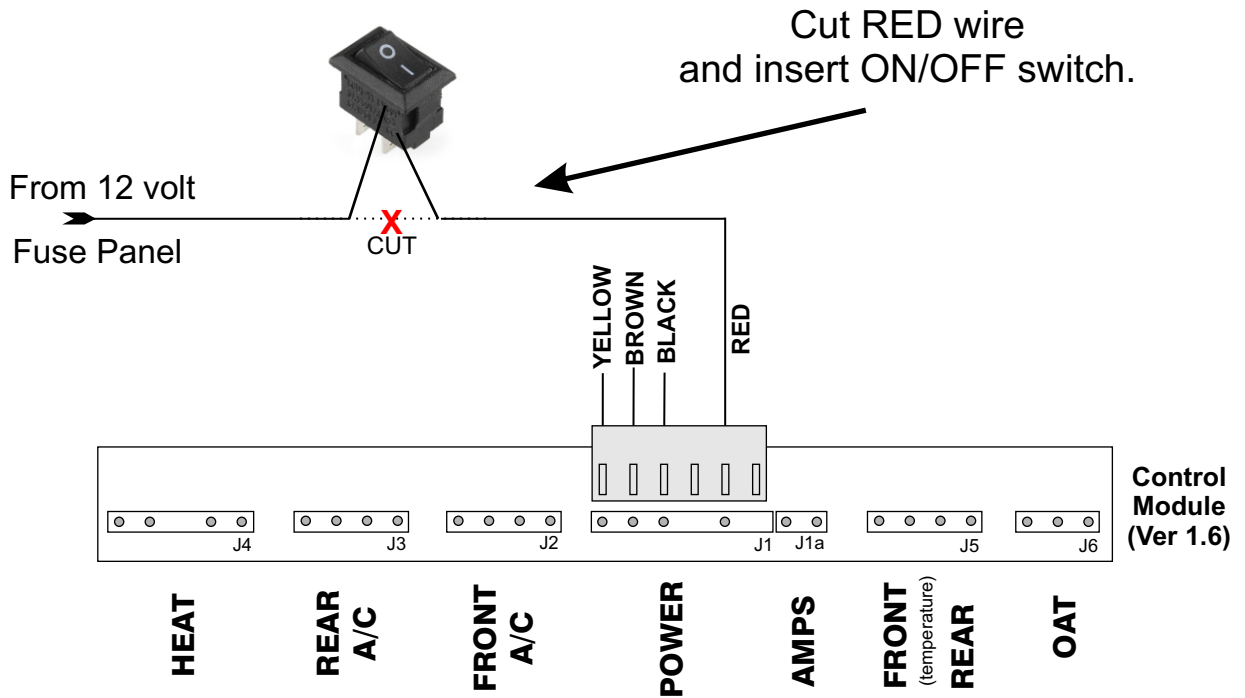

# WAITER ECC - CONTROL MODULE POWER

# WAITER ECC - TOUCH SCREEN POWER

Splice touch screen connector wires to original operator panel wires.