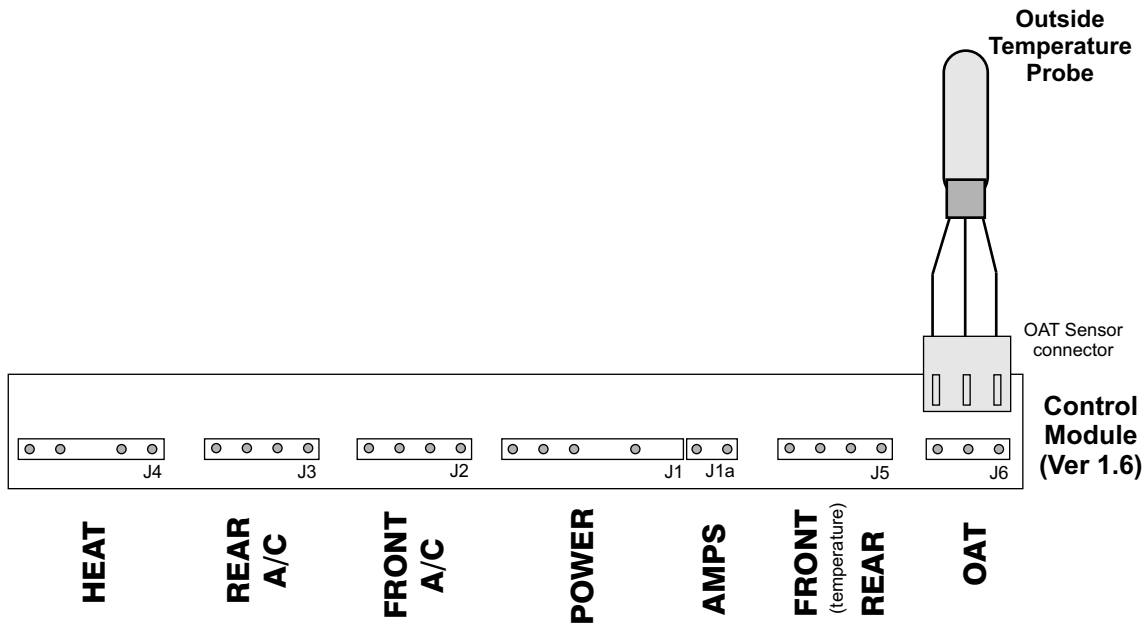

WAITER ECC - OUTSIDE TEMPERATURE

WAITER ECC - OEM TEMPERATURE SENSORS

Rewire/reroute original temperature wires from the old operator panel to the new control module.